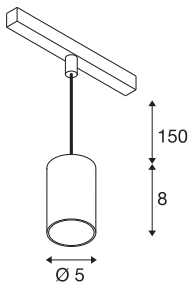

NUMINOS® XS 48V TRACK

DALI, pendant light, black / white, 8.7W, 700lm, 3000K, CRI90, 40°

High-quality minimalism across the board: the compact NUMINOS® pendant lights provide elegant yet effective illumination with a 48V track system. They also perfectly complement the most discerning room designs with their clear, cylindrical shape. The brightness, light colour (2700-K/3000K/4000K) and half-peak divergence (20°/ 40°/55°) of these DALI-compatible spotlights can be adjusted as desired. The aluminium housing is available in black, white and chrome. A CRI value over 90 ensures natural colour reproduction. The pendant lights are quick and easy to install thanks to the track adapter.

TECHNICAL DATA

Item no.	1006781
Number of different light outlets	1
IP Code	IP 20
Impact resistance class	IK 02
Impact resistance	0.2 Joule
Assembly details	Track, Track Ceiling
Dimmable	Yes
Dimming technology	DALI 2
Primary nominal voltage	48V
Secondary power / voltage	200 mA
Safety class	III
Wattage	8.7 W
Minimum ambient temperature	-20 °C
Maximum ambient temperature	35 °C
Network rated standby power	0.5 W
Lumen	700 lm
Colour temperature	3000 Kelvin
Beam angle	40 °
Color	black
CRI	90
UGR ≤	22
LXXBXX data	L80B50

Light Source

798303	
--------	---

Accessories

1005614	NUMINOS® XS , frosted diffuser
1005612	NUMINOS® XS , diffuser
1005615	NUMINOS® XS , black diffuser
1005613	NUMINOS® XS , transparent diffuser

Service life	50000 h
Risk Group	2
Height	8 cm
Diameter	5 cm
Pendant length	150 cm
Net weight	0.211 kg
Gross weight	0.226 kg
BIG WHITE Page	471