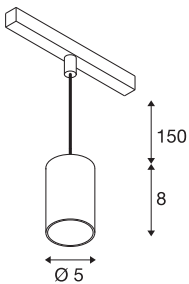

## NUMINOS® XS 48V TRACK

DALI, pendant light, black / black, 8.7W, 690lm, 3000K, CRI90, 55°

High-quality minimalism across the board: the compact NUMINOS® pendant lights provide elegant yet effective illumination with a 48V track system. They also perfectly complement the most discerning room designs with their clear, cylindrical shape. The brightness, light colour (2700-K/3000K/4000K) and half-peak divergence (20°/ 40°/55°) of these DALI-compatible spotlights can be adjusted as desired. The aluminium housing is available in black, white and chrome. A CRI value over 90 ensures natural colour reproduction. The pendant lights are quick and easy to install thanks to the track adapter.

### TECHNICAL DATA

Item no.	1006783
Number of different light outlets	1
IP Code	IP 20
Impact resistance class	IK 02
Impact resistance	0.2 Joule
Assembly details	Track, Track Ceiling
Dimmable	Yes
Dimming technology	DALI 2
Primary nominal voltage	48V
Secondary power / voltage	200 mA
Safety class	III
Wattage	8.7 W
Minimum ambient temperature	-20 °C
Maximum ambient temperature	35 °C
Network rated standby power	0.5 W
Lumen	690 lm
Colour temperature	3000 Kelvin
Beam angle	55 °
Color	black
CRI	90
UGR ≤	25
LXXBXX data	L80B50

Light Source

798303	
--------	---

Accessories

1005614	NUMINOS® XS , frosted diffuser
1005612	NUMINOS® XS , diffuser
1005615	NUMINOS® XS , black diffuser
1005613	NUMINOS® XS , transparent diffuser

Service life	50000 h
Risk Group	2
Height	8 cm
Diameter	5 cm
Pendant length	150 cm
Net weight	0.211 kg
Gross weight	0.226 kg
BIG WHITE Page	471