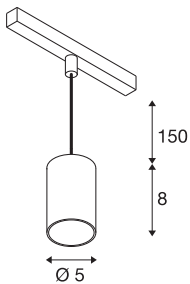

NUMINOS® XS 48V TRACK

DALI, pendant light, black / chrome, 8.7W, 720lm, 3000K, CRI90, 55°

High-quality minimalism across the board: the compact NUMINOS® pendant lights provide elegant yet effective illumination with a 48V track system. They also perfectly complement the most discerning room designs with their clear, cylindrical shape. The brightness, light colour (2700-K/3000K/4000K) and half-peak divergence (20°/ 40°/55°) of these DALI-compatible spotlights can be adjusted as desired. The aluminium housing is available in black, white and chrome. A CRI value over 90 ensures natural colour reproduction. The pendant lights are quick and easy to install thanks to the track adapter.

TECHNICAL DATA

Item no.	1006785
Number of different light outlets	1
IP Code	IP 20
Impact resistance class	IK 02
Impact resistance	0.2 Joule
Assembly details	Track, Track Ceiling
Dimmable	Yes
Dimming technology	DALI 2
Primary nominal voltage	48V
Secondary power / voltage	200 mA
Safety class	III
Wattage	8.7 W
Minimum ambient temperature	-20 °C
Maximum ambient temperature	35 °C
Network rated standby power	0.5 W
Lumen	720 lm
Colour temperature	3000 Kelvin
Beam angle	55 °
Color	black
CRI	90
UGR ≤	25
LXXBXX data	L80B50

Light Source

798303	
--------	---

Accessories

1005614	NUMINOS® XS , frosted diffuser
1005612	NUMINOS® XS , diffuser
1005615	NUMINOS® XS , black diffuser
1005613	NUMINOS® XS , transparent diffuser

Service life	50000 h
Risk Group	2
Height	8 cm
Diameter	5 cm
Pendant length	150 cm
Net weight	0.211 kg
Gross weight	0.226 kg
BIG WHITE Page	471