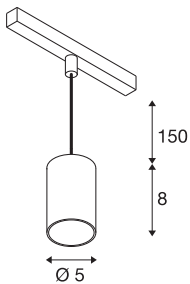

NUMINOS® XS 48V TRACK

DALI, pendant light, white / black, 8.7W, 700lm, 3000K, CRI90, 20°

High-quality minimalism across the board: the compact NUMINOS® pendant lights provide elegant yet effective illumination with a 48V track system. They also perfectly complement the most discerning room designs with their clear, cylindrical shape. The brightness, light colour (2700-K/3000K/4000K) and half-peak divergence (20°/ 40°/55°) of these DALI-compatible spotlights can be adjusted as desired. The aluminium housing is available in black, white and chrome. A CRI value over 90 ensures natural colour reproduction. The pendant lights are quick and easy to install thanks to the track adapter.

TECHNICAL DATA

Item no.	1006786
Number of different light outlets	1
IP Code	IP 20
Impact resistance class	IK 02
Impact resistance	0.2 Joule
Assembly details	Track, Track Ceiling
Dimmable	Yes
Dimming technology	DALI 2
Primary nominal voltage	48V
Secondary power / voltage	200 mA
Safety class	III
Wattage	8.7 W
Minimum ambient temperature	-20 °C
Maximum ambient temperature	35 °C
Network rated standby power	0.5 W
Lumen	700 lm
Colour temperature	3000 Kelvin
Beam angle	20 °
Color	white
CRI	90
UGR ≤	16
LXXBXX data	L80B50

Light Source

798303	
--------	---

Accessories

1005614	NUMINOS® XS , frosted diffuser
1005612	NUMINOS® XS , diffuser
1005615	NUMINOS® XS , black diffuser
1005613	NUMINOS® XS , transparent diffuser

Service life	50000 h
Risk Group	2
Height	8 cm
Diameter	5 cm
Pendant length	150 cm
Net weight	0.211 kg
Gross weight	0.226 kg
BIG WHITE Page	471