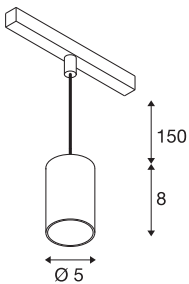

NUMINOS® XS 48V TRACK

DALI, pendant light, white / white, 8.7W, 730lm, 3000K, CRI90, 20°

High-quality minimalism across the board: the compact NUMINOS® pendant lights provide elegant yet effective illumination with a 48V track system. They also perfectly complement the most discerning room designs with their clear, cylindrical shape. The brightness, light colour (2700-K/3000K/4000K) and half-peak divergence (20°/ 40°/55°) of these DALI-compatible spotlights can be adjusted as desired. The aluminium housing is available in black, white and chrome. A CRI value over 90 ensures natural colour reproduction. The pendant lights are quick and easy to install thanks to the track adapter.

TECHNICAL DATA

Item no.	1006787
Number of different light outlets	1
IP Code	IP 20
Impact resistance class	IK 02
Impact resistance	0.2 Joule
Assembly details	Track,Track Ceiling
Dimmable	Yes
Dimming technology	DALI 2
Primary nominal voltage	48V
Secondary power / voltage	200 mA
Safety class	III
Wattage	8.7 W
Minimum ambient temperature	-20 °C
Maximum ambient temperature	35 °C
Network rated standby power	0.5 W
Lumen	730 lm
Colour temperature	3000 Kelvin
Beam angle	20 °
Color	white
CRI	90
UGR ≤	16
LXXBXX data	L80B50

Light Source

798303	
--------	---

Accessories

1005614	NUMINOS® XS , frosted diffuser
1005612	NUMINOS® XS , diffuser
1005615	NUMINOS® XS , black diffuser
1005613	NUMINOS® XS , transparent diffuser

Service life	50000 h
Risk Group	2
Height	8 cm
Diameter	5 cm
Pendant length	150 cm
Net weight	0.211 kg
Gross weight	0.226 kg
BIG WHITE Page	471