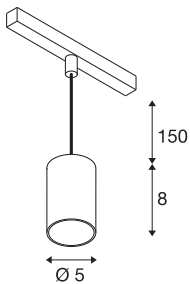

NUMINOS® XS 48V TRACK

DALI, pendant light, white / black, 8.7W, 670lm, 3000K, CRI90, 40°

High-quality minimalism across the board: the compact NUMINOS® pendant lights provide elegant yet effective illumination with a 48V track system. They also perfectly complement the most discerning room designs with their clear, cylindrical shape. The brightness, light colour (2700-K/3000K/4000K) and half-peak divergence (20°/ 40°/55°) of these DALI-compatible spotlights can be adjusted as desired. The aluminium housing is available in black, white and chrome. A CRI value over 90 ensures natural colour reproduction. The pendant lights are quick and easy to install thanks to the track adapter.

TECHNICAL DATA

Item no.	1006789
Number of different light outlets	1
IP Code	IP 20
Impact resistance class	IK 02
Impact resistance	0.2 Joule
Assembly details	Track, Track Ceiling
Dimmable	Yes
Dimming technology	DALI 2
Primary nominal voltage	48V
Secondary power / voltage	200 mA
Safety class	III
Wattage	8.7 W
Minimum ambient temperature	-20 °C
Maximum ambient temperature	35 °C
Network rated standby power	0.5 W
Lumen	670 lm
Colour temperature	3000 Kelvin
Beam angle	40 °
Color	white
CRI	90
UGR ≤	22
LXXBXX data	L80B50

Light Source

798303	
--------	---

Accessories

1005614	NUMINOS® XS , frosted diffuser
1005612	NUMINOS® XS , diffuser
1005615	NUMINOS® XS , black diffuser
1005613	NUMINOS® XS , transparent diffuser

Service life	50000 h
Risk Group	2
Height	8 cm
Diameter	5 cm
Pendant length	150 cm
Net weight	0.211 kg
Gross weight	0.226 kg
BIG WHITE Page	471