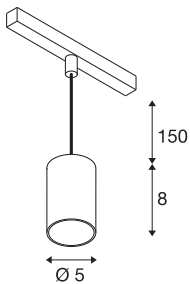

NUMINOS® XS 48V TRACK

DALI, pendant light, white / black, 8.7W, 690lm, 3000K, CRI90, 55°

High-quality minimalism across the board: the compact NUMINOS® pendant lights provide elegant yet effective illumination with a 48V track system. They also perfectly complement the most discerning room designs with their clear, cylindrical shape. The brightness, light colour (2700-K/3000K/4000K) and half-peak divergence (20°/ 40°/55°) of these DALI-compatible spotlights can be adjusted as desired. The aluminium housing is available in black, white and chrome. A CRI value over 90 ensures natural colour reproduction. The pendant lights are quick and easy to install thanks to the track adapter.

TECHNICAL DATA

Item no.	1006792
Number of different light outlets	1
IP Code	IP 20
Impact resistance class	IK 02
Impact resistance	0.2 Joule
Assembly details	Track, Track Ceiling
Dimmable	Yes
Dimming technology	DALI 2
Primary nominal voltage	48V
Secondary power / voltage	200 mA
Safety class	III
Wattage	8.7 W
Minimum ambient temperature	-20 °C
Maximum ambient temperature	35 °C
Network rated standby power	0.5 W
Lumen	690 lm
Colour temperature	3000 Kelvin
Beam angle	55 °
Color	white
CRI	90
UGR ≤	25
LXXBXX data	L80B50

Light Source

798303	
--------	---

Accessories

1005614	NUMINOS® XS , frosted diffuser
1005612	NUMINOS® XS , diffuser
1005615	NUMINOS® XS , black diffuser
1005613	NUMINOS® XS , transparent diffuser

Service life	50000 h
Risk Group	2
Height	8 cm
Diameter	5 cm
Pendant length	150 cm
Net weight	0.211 kg
Gross weight	0.226 kg
BIG WHITE Page	471