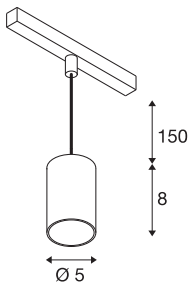

NUMINOS® XS 48V TRACK

DALI, pendant light, white / white, 8.7W, 720lm, 3000K, CRI90, 55°

High-quality minimalism across the board: the compact NUMINOS® pendant lights provide elegant yet effective illumination with a 48V track system. They also perfectly complement the most discerning room designs with their clear, cylindrical shape. The brightness, light colour (2700-K/3000K/4000K) and half-peak divergence (20°/ 40°/55°) of these DALI-compatible spotlights can be adjusted as desired. The aluminium housing is available in black, white and chrome. A CRI value over 90 ensures natural colour reproduction. The pendant lights are quick and easy to install thanks to the track adapter.

TECHNICAL DATA

Item no.	1006793
Number of different light outlets	1
IP Code	IP 20
Impact resistance class	IK 02
Impact resistance	0.2 Joule
Assembly details	Track,Track Ceiling
Dimmable	Yes
Dimming technology	DALI 2
Primary nominal voltage	48V
Secondary power / voltage	200 mA
Safety class	III
Wattage	8.7 W
Minimum ambient temperature	-20 °C
Maximum ambient temperature	35 °C
Network rated standby power	0.5 W
Lumen	720 lm
Colour temperature	3000 Kelvin
Beam angle	55 °
Color	white
CRI	90
UGR ≤	25
LXXBXX data	L80B50

Light Source

798303	
--------	---

Accessories

1005614	NUMINOS® XS , frosted diffuser
1005612	NUMINOS® XS , diffuser
1005615	NUMINOS® XS , black diffuser
1005613	NUMINOS® XS , transparent diffuser

Service life	50000 h
Risk Group	2
Height	8 cm
Diameter	5 cm
Pendant length	150 cm
Net weight	0.211 kg
Gross weight	0.226 kg
BIG WHITE Page	471