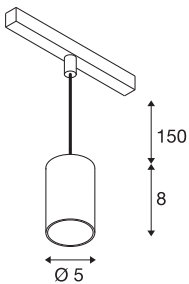

NUMINOS® XS 48V TRACK

DALI, pendant light, white / chrome, 8.7W, 720lm, 3000K, CRI90, 55°

High-quality minimalism across the board: the compact NUMINOS® pendant lights provide elegant yet effective illumination with a 48V track system. They also perfectly complement the most discerning room designs with their clear, cylindrical shape. The brightness, light colour (2700-K/3000K/4000K) and half-peak divergence (20°/ 40°/55°) of these DALI-compatible spotlights can be adjusted as desired. The aluminium housing is available in black, white and chrome. A CRI value over 90 ensures natural colour reproduction. The pendant lights are quick and easy to install thanks to the track adapter.

TECHNICAL DATA

Item no.	1006794
Number of different light outlets	1
IP Code	IP 20
Impact resistance class	IK 02
Impact resistance	0.2 Joule
Assembly details	Track, Track Ceiling
Dimmable	Yes
Dimming technology	DALI 2
Primary nominal voltage	48V
Secondary power / voltage	200 mA
Safety class	III
Wattage	8.7 W
Minimum ambient temperature	-20 °C
Maximum ambient temperature	35 °C
Network rated standby power	0.5 W
Lumen	720 lm
Colour temperature	3000 Kelvin
Beam angle	55 °
Color	white
CRI	90
UGR ≤	25
LXXBXX data	L80B50

Light Source

798303	
--------	---

Accessories

1005614	NUMINOS® XS , frosted diffuser
1005612	NUMINOS® XS , diffuser
1005615	NUMINOS® XS , black diffuser
1005613	NUMINOS® XS , transparent diffuser

Service life	50000 h
Risk Group	2
Height	8 cm
Diameter	5 cm
Pendant length	150 cm
Net weight	0.211 kg
Gross weight	0.226 kg
BIG WHITE Page	471