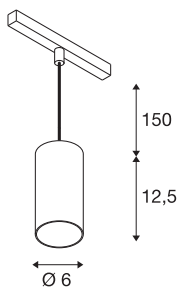

NUMINOS® S 48V TRACK

DALI, pendant light, white / chrome, 16W, 980lm, 2700K, CRI90, 55°

High-quality minimalism across the board: the compact NUMINOS® pendant lights provide elegant yet effective illumination with a 48V track system. They also perfectly complement the most discerning room designs with their clear, cylindrical shape. The brightness, light colour (2700-K/3000K/4000K) and half-peak divergence (20°/ 40°/55°) of these DALI-compatible spotlights can be adjusted as desired. The aluminium housing is available in black, white and chrome. A CRI value over 90 ensures natural colour reproduction. The pendant lights are quick and easy to install thanks to the track adapter.

TECHNICAL DATA

Item no.	1006830
Number of different light outlets	1
IP Code	IP 20
Impact resistance class	IK 02
Impact resistance	0.2 Joule
Assembly details	Track, Track Ceiling
Dimmable	Yes
Dimming technology	DALI 2
Primary nominal voltage	48V
Secondary power / voltage	350 mA
Safety class	III
Wattage	16 W
Minimum ambient temperature	-20 °C
Maximum ambient temperature	35 °C
Network rated standby power	0.5 W
Lumen	980 lm
Colour temperature	2700 Kelvin
Beam angle	55 °
Color	white
CRI	90
UGR ≤	19
LXXBXX data	L80B50

Light Source

791819	
--------	---

Accessories

1004789	NUMINOS® S , diffuser Wabe
1004788	NUMINOS® S , diffuser Frosted
1004787	NUMINOS® S , diffuser Prisma
1004786	NUMINOS® S , diffuser Ellipse

Service life	50000 h
Risk Group	1
Height	12.5 cm
Diameter	6 cm
Pendant length	150 cm
Net weight	0.358 kg
Gross weight	0.383 kg
BIG WHITE Page	471