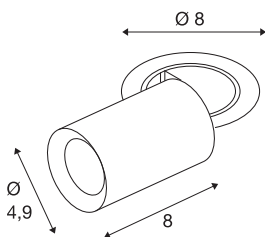

NUMINOS® PROJECTOR XS

recessed ceiling light, 2700 K, 20°, cylindrical, black / black

Outstanding LED technology, harmonious design and a diverse range of applications: the NUMINOS® PROJECTOR recessed ceiling light effectively illuminates elegant living rooms, shops, restaurants, hotels and museums. The spot emits a high-quality light with different colour temperatures (2700K/3000K/4000K) and half-peak divergence (20°/40°/55°) that is suitable for various projects. The beam can be tilted and rotated to light up a large area. The housing is available in black or white, the decorative reflector in black, white or chrome.

TECHNICAL DATA

Item no.	1006867
Number of different light outlets	1
Rotating or tilting	rotary bar and tiltable
Assembly	Recessed
Assembly details	Ceiling
Secondary power / voltage	200 mA
Safety class	III
Wattage	7 W
Minimum ambient temperature	-20 °C
Maximum ambient temperature	40 °C
Lumen	640 lm
Colour temperature	2700 Kelvin
Beam angle	20 °
Color	black
CRI	90
UGR ≤	16
LXXBXX data	L80B50
Service life	50000 h
Risk Group	1
Length	8 cm
Diameter	4.9 cm
Net weight	0.24 kg

Gross weight	0.257 kg
Shape of cut-out	round
Installation depth	10 cm
Installation diameter	6.8 cm
BIG WHITE Page	92