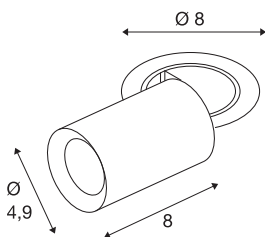

## NUMINOS® PROJECTOR XS

recessed ceiling light, 2700 K, 20°, cylindrical, black / white

Outstanding LED technology, harmonious design and a diverse range of applications: the NUMINOS® PROJECTOR recessed ceiling light effectively illuminates elegant living rooms, shops, restaurants, hotels and museums. The spot emits a high-quality light with different colour temperatures (2700K/3000K/4000K) and half-peak divergence (20°/40°/55°) that is suitable for various projects. The beam can be tilted and rotated to light up a large area. The housing is available in black or white, the decorative reflector in black, white or chrome.

### TECHNICAL DATA

Item no.	1006868
Number of different light outlets	1
Rotating or tilting	rotary bar and tiltable
Assembly	Recessed
Assembly details	Ceiling
Secondary power / voltage	200 mA
Safety class	III
Wattage	7 W
Minimum ambient temperature	-20 °C
Maximum ambient temperature	40 °C
Lumen	670 lm
Colour temperature	2700 Kelvin
Beam angle	20 °
Color	black
CRI	90
UGR ≤	16
LXXBXX data	L80B50
Service life	50000 h
Risk Group	1
Length	8 cm
Diameter	4.9 cm
Net weight	0.24 kg

Gross weight	0.257 kg
Shape of cut-out	round
Installation depth	10 cm
Installation diameter	6.8 cm
BIG WHITE Page	92