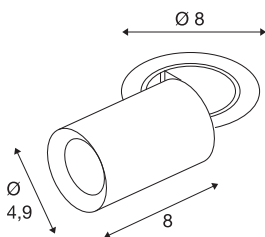

NUMINOS® PROJECTOR XS

recessed ceiling light, 2700 K, 20°, cylindrical, black / chrome

Outstanding LED technology, harmonious design and a diverse range of applications: the NUMINOS® PROJECTOR recessed ceiling light effectively illuminates elegant living rooms, shops, restaurants, hotels and museums. The spot emits a high-quality light with different colour temperatures (2700K/3000K/4000K) and half-peak divergence (20°/40°/55°) that is suitable for various projects. The beam can be tilted and rotated to light up a large area. The housing is available in black or white, the decorative reflector in black, white or chrome.

TECHNICAL DATA

Item no.	1006869
Number of different light outlets	1
Rotating or tilting	rotary bar and tiltable
Assembly	Recessed
Assembly details	Ceiling
Secondary power / voltage	200 mA
Safety class	III
Wattage	7 W
Minimum ambient temperature	-20 °C
Maximum ambient temperature	40 °C
Lumen	670 lm
Colour temperature	2700 Kelvin
Beam angle	20 °
Color	black
CRI	90
UGR ≤	16
LXXBXX data	L80B50
Service life	50000 h
Risk Group	1
Length	8 cm
Diameter	4.9 cm
Net weight	0.24 kg

Gross weight	0.257 kg
Shape of cut-out	round
Installation depth	10 cm
Installation diameter	6.8 cm
BIG WHITE Page	92