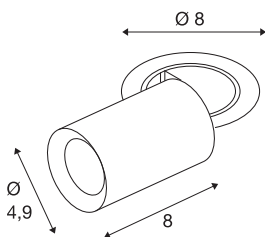

NUMINOS® PROJECTOR XS

recessed ceiling light, 2700 K, 40°, cylindrical, black / black

Outstanding LED technology, harmonious design and a diverse range of applications: the NUMINOS® PROJECTOR recessed ceiling light effectively illuminates elegant living rooms, shops, restaurants, hotels and museums. The spot emits a high-quality light with different colour temperatures (2700K/3000K/4000K) and half-peak divergence (20°/40°/55°) that is suitable for various projects. The beam can be tilted and rotated to light up a large area. The housing is available in black or white, the decorative reflector in black, white or chrome.

TECHNICAL DATA

Item no.	1006870
Number of different light outlets	1
Rotating or tilting	rotary bar and tiltable
Assembly	Recessed
Assembly details	Ceiling
Secondary power / voltage	200 mA
Safety class	III
Wattage	7 W
Minimum ambient temperature	-20 °C
Maximum ambient temperature	40 °C
Lumen	620 lm
Colour temperature	2700 Kelvin
Beam angle	40 °
Color	black
CRI	90
UGR ≤	22
LXXBXX data	L80B50
Service life	50000 h
Risk Group	1
Length	8 cm
Diameter	4.9 cm
Net weight	0.24 kg

Gross weight	0.257 kg
Shape of cut-out	round
Installation depth	10 cm
Installation diameter	6.8 cm
BIG WHITE Page	92