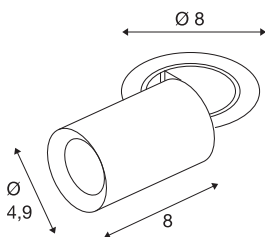

## NUMINOS® PROJECTOR XS

recessed ceiling light, 2700 K, 40°, cylindrical, black / white

Outstanding LED technology, harmonious design and a diverse range of applications: the NUMINOS® PROJECTOR recessed ceiling light effectively illuminates elegant living rooms, shops, restaurants, hotels and museums. The spot emits a high-quality light with different colour temperatures (2700K/3000K/4000K) and half-peak divergence (20°/40°/55°) that is suitable for various projects. The beam can be tilted and rotated to light up a large area. The housing is available in black or white, the decorative reflector in black, white or chrome.

### TECHNICAL DATA

Item no.	1006871
Number of different light outlets	1
Rotating or tilting	rotary bar and tiltable
Assembly	Recessed
Assembly details	Ceiling
Secondary power / voltage	200 mA
Safety class	III
Wattage	7 W
Minimum ambient temperature	-20 °C
Maximum ambient temperature	40 °C
Lumen	650 lm
Colour temperature	2700 Kelvin
Beam angle	40 °
Color	black
CRI	90
UGR ≤	22
LXXBXX data	L80B50
Service life	50000 h
Risk Group	1
Length	8 cm
Diameter	4.9 cm
Net weight	0.24 kg

Gross weight	0.257 kg
Shape of cut-out	round
Installation depth	10 cm
Installation diameter	6.8 cm
BIG WHITE Page	92