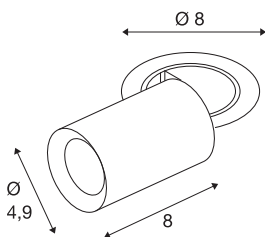

NUMINOS® PROJECTOR XS

recessed ceiling light, 2700 K, 40°, cylindrical, black / chrome

Outstanding LED technology, harmonious design and a diverse range of applications: the NUMINOS® PROJECTOR recessed ceiling light effectively illuminates elegant living rooms, shops, restaurants, hotels and museums. The spot emits a high-quality light with different colour temperatures (2700K/3000K/4000K) and half-peak divergence (20°/40°/55°) that is suitable for various projects. The beam can be tilted and rotated to light up a large area. The housing is available in black or white, the decorative reflector in black, white or chrome.

TECHNICAL DATA

Item no.	1006872
Number of different light outlets	1
Rotating or tilting	rotary bar and tiltable
Assembly	Recessed
Assembly details	Ceiling
Secondary power / voltage	200 mA
Safety class	III
Wattage	7 W
Minimum ambient temperature	-20 °C
Maximum ambient temperature	40 °C
Lumen	650 lm
Colour temperature	2700 Kelvin
Beam angle	40 °
Color	black
CRI	90
UGR ≤	22
LXXBXX data	L80B50
Service life	50000 h
Risk Group	1
Length	8 cm
Diameter	4.9 cm
Net weight	0.24 kg

Gross weight	0.257 kg
Shape of cut-out	round
Installation depth	10 cm
Installation diameter	6.8 cm
BIG WHITE Page	92