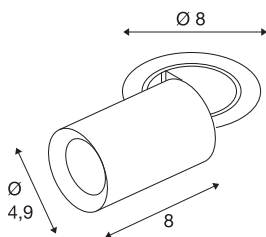

## NUMINOS® PROJECTOR XS

recessed ceiling light, 2700 K, 55°, cylindrical, black / black

Outstanding LED technology, harmonious design and a diverse range of applications: the NUMINOS® PROJECTOR recessed ceiling light effectively illuminates elegant living rooms, shops, restaurants, hotels and museums. The spot emits a high-quality light with different colour temperatures (2700K/3000K/4000K) and half-peak divergence (20°/40°/55°) that is suitable for various projects. The beam can be tilted and rotated to light up a large area. The housing is available in black or white, the decorative reflector in black, white or chrome.

### TECHNICAL DATA

Item no.	1006873
Number of different light outlets	1
Rotating or tilting	rotary bar and tiltable
Assembly	Recessed
Assembly details	Ceiling
Secondary power / voltage	200 mA
Safety class	III
Wattage	7 W
Minimum ambient temperature	-20 °C
Maximum ambient temperature	40 °C
Lumen	640 lm
Colour temperature	2700 Kelvin
Beam angle	55 °
Color	black
CRI	90
UGR ≤	25
LXXBXX data	L80B50
Service life	50000 h
Risk Group	1
Length	8 cm
Diameter	4.9 cm
Net weight	0.24 kg

Gross weight	0.257 kg
Shape of cut-out	round
Installation depth	10 cm
Installation diameter	6.8 cm
BIG WHITE Page	92