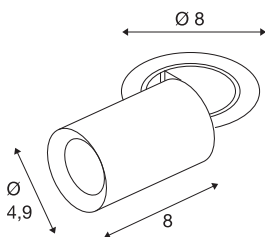

## NUMINOS® PROJECTOR XS

recessed ceiling light, 2700 K, 55°, cylindrical, black / white

Outstanding LED technology, harmonious design and a diverse range of applications: the NUMINOS® PROJECTOR recessed ceiling light effectively illuminates elegant living rooms, shops, restaurants, hotels and museums. The spot emits a high-quality light with different colour temperatures (2700K/3000K/4000K) and half-peak divergence (20°/40°/55°) that is suitable for various projects. The beam can be tilted and rotated to light up a large area. The housing is available in black or white, the decorative reflector in black, white or chrome.

### TECHNICAL DATA

Item no.	1006874
Number of different light outlets	1
Rotating or tilting	rotary bar and tiltable
Assembly	Recessed
Assembly details	Ceiling
Secondary power / voltage	200 mA
Safety class	III
Wattage	7 W
Minimum ambient temperature	-20 °C
Maximum ambient temperature	40 °C
Lumen	670 lm
Colour temperature	2700 Kelvin
Beam angle	55 °
Color	black
CRI	90
UGR ≤	25
LXXBXX data	L80B50
Service life	50000 h
Risk Group	1
Length	8 cm
Diameter	4.9 cm
Net weight	0.24 kg

Gross weight	0.257 kg
Shape of cut-out	round
Installation depth	10 cm
Installation diameter	6.8 cm
BIG WHITE Page	92