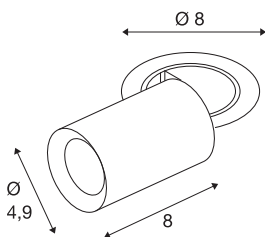

NUMINOS® PROJECTOR XS

recessed ceiling light, 2700 K, 55°, cylindrical, black / chrome

Outstanding LED technology, harmonious design and a diverse range of applications: the NUMINOS® PROJECTOR recessed ceiling light effectively illuminates elegant living rooms, shops, restaurants, hotels and museums. The spot emits a high-quality light with different colour temperatures (2700K/3000K/4000K) and half-peak divergence (20°/40°/55°) that is suitable for various projects. The beam can be tilted and rotated to light up a large area. The housing is available in black or white, the decorative reflector in black, white or chrome.

TECHNICAL DATA

Item no.	1006875
Number of different light outlets	1
Rotating or tilting	rotary bar and tiltable
Assembly	Recessed
Assembly details	Ceiling
Secondary power / voltage	200 mA
Safety class	III
Wattage	7 W
Minimum ambient temperature	-20 °C
Maximum ambient temperature	40 °C
Lumen	670 lm
Colour temperature	2700 Kelvin
Beam angle	55 °
Color	black
CRI	90
UGR ≤	25
LXXBXX data	L80B50
Service life	50000 h
Risk Group	1
Length	8 cm
Diameter	4.9 cm
Net weight	0.24 kg

Gross weight	0.257 kg
Shape of cut-out	round
Installation depth	10 cm
Installation diameter	6.8 cm
BIG WHITE Page	92