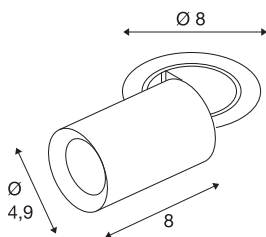

NUMINOS® PROJECTOR XS

recessed ceiling light, 2700 K, 20°, cylindrical, white / white

Outstanding LED technology, harmonious design and a diverse range of applications: the NUMINOS® PROJECTOR recessed ceiling light effectively illuminates elegant living rooms, shops, restaurants, hotels and museums. The spot emits a high-quality light with different colour temperatures (2700K/3000K/4000K) and half-peak divergence (20°/40°/55°) that is suitable for various projects. The beam can be tilted and rotated to light up a large area. The housing is available in black or white, the decorative reflector in black, white or chrome.

TECHNICAL DATA

Item no.	1006877
Number of different light outlets	1
Rotating or tilting	rotary bar and tiltable
Assembly	Recessed
Assembly details	Ceiling
Secondary power / voltage	200 mA
Safety class	III
Wattage	7 W
Minimum ambient temperature	-20 °C
Maximum ambient temperature	40 °C
Lumen	670 lm
Colour temperature	2700 Kelvin
Beam angle	20 °
Color	white
CRI	90
UGR ≤	16
LXXBXX data	L80B50
Service life	50000 h
Risk Group	1
Length	8 cm
Diameter	4.9 cm
Net weight	0.24 kg

Gross weight	0.257 kg
Shape of cut-out	round
Installation depth	10 cm
Installation diameter	6.8 cm
BIG WHITE Page	92