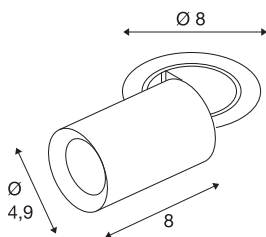

## NUMINOS® PROJECTOR XS

recessed ceiling light, 2700 K, 20°, cylindrical, white / chrome

Outstanding LED technology, harmonious design and a diverse range of applications: the NUMINOS® PROJECTOR recessed ceiling light effectively illuminates elegant living rooms, shops, restaurants, hotels and museums. The spot emits a high-quality light with different colour temperatures (2700K/3000K/4000K) and half-peak divergence (20°/40°/55°) that is suitable for various projects. The beam can be tilted and rotated to light up a large area. The housing is available in black or white, the decorative reflector in black, white or chrome.

### TECHNICAL DATA

Item no.	1006878
Number of different light outlets	1
Rotating or tilting	rotary bar and tiltable
Assembly	Recessed
Assembly details	Ceiling
Secondary power / voltage	200 mA
Safety class	III
Wattage	7 W
Minimum ambient temperature	-20 °C
Maximum ambient temperature	40 °C
Lumen	670 lm
Colour temperature	2700 Kelvin
Beam angle	20 °
Color	white
CRI	90
UGR ≤	16
LXXBXX data	L80B50
Service life	50000 h
Risk Group	1
Length	8 cm
Diameter	4.9 cm
Net weight	0.24 kg

Gross weight	0.257 kg
Shape of cut-out	round
Installation depth	10 cm
Installation diameter	6.8 cm
BIG WHITE Page	92