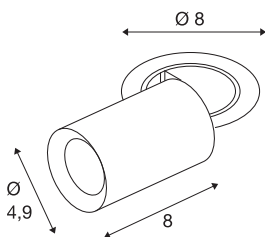

NUMINOS® PROJECTOR XS

recessed ceiling light, 2700 K, 40°, cylindrical, white / black

Outstanding LED technology, harmonious design and a diverse range of applications: the NUMINOS® PROJECTOR recessed ceiling light effectively illuminates elegant living rooms, shops, restaurants, hotels and museums. The spot emits a high-quality light with different colour temperatures (2700K/3000K/4000K) and half-peak divergence (20°/40°/55°) that is suitable for various projects. The beam can be tilted and rotated to light up a large area. The housing is available in black or white, the decorative reflector in black, white or chrome.

TECHNICAL DATA

Item no.	1006879
Number of different light outlets	1
Rotating or tilting	rotary bar and tiltable
Assembly	Recessed
Assembly details	Ceiling
Secondary power / voltage	200 mA
Safety class	III
Wattage	7 W
Minimum ambient temperature	-20 °C
Maximum ambient temperature	40 °C
Lumen	620 lm
Colour temperature	2700 Kelvin
Beam angle	40 °
Color	white
CRI	90
UGR ≤	22
LXXBXX data	L80B50
Service life	50000 h
Risk Group	1
Length	8 cm
Diameter	4.9 cm
Net weight	0.24 kg

Gross weight	0.257 kg
Shape of cut-out	round
Installation depth	10 cm
Installation diameter	6.8 cm
BIG WHITE Page	92