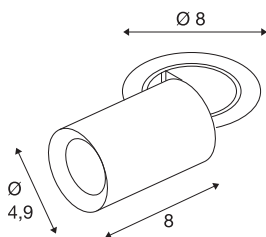

NUMINOS® PROJECTOR XS

recessed ceiling light, 2700 K, 40°, cylindrical, white / white

Outstanding LED technology, harmonious design and a diverse range of applications: the NUMINOS® PROJECTOR recessed ceiling light effectively illuminates elegant living rooms, shops, restaurants, hotels and museums. The spot emits a high-quality light with different colour temperatures (2700K/3000K/4000K) and half-peak divergence (20°/40°/55°) that is suitable for various projects. The beam can be tilted and rotated to light up a large area. The housing is available in black or white, the decorative reflector in black, white or chrome.

TECHNICAL DATA

Item no.	1006880
Number of different light outlets	1
Rotating or tilting	rotary bar and tiltable
Assembly	Recessed
Assembly details	Ceiling
Secondary power / voltage	200 mA
Safety class	III
Wattage	7 W
Minimum ambient temperature	-20 °C
Maximum ambient temperature	40 °C
Lumen	650 lm
Colour temperature	2700 Kelvin
Beam angle	40 °
Color	white
CRI	90
UGR ≤	22
LXXBXX data	L80B50
Service life	50000 h
Risk Group	1
Length	8 cm
Diameter	4.9 cm
Net weight	0.24 kg

Gross weight	0.257 kg
Shape of cut-out	round
Installation depth	10 cm
Installation diameter	6.8 cm
BIG WHITE Page	92