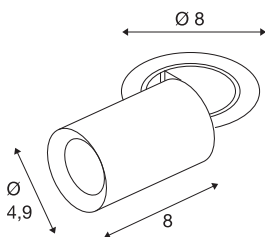

NUMINOS® PROJECTOR XS

recessed ceiling light, 2700 K, 40°, cylindrical, white / chrome

Outstanding LED technology, harmonious design and a diverse range of applications: the NUMINOS® PROJECTOR recessed ceiling light effectively illuminates elegant living rooms, shops, restaurants, hotels and museums. The spot emits a high-quality light with different colour temperatures (2700K/3000K/4000K) and half-peak divergence (20°/40°/55°) that is suitable for various projects. The beam can be tilted and rotated to light up a large area. The housing is available in black or white, the decorative reflector in black, white or chrome.

TECHNICAL DATA

Item no.	1006881
Number of different light outlets	1
Rotating or tilting	rotary bar and tiltable
Assembly	Recessed
Assembly details	Ceiling
Secondary power / voltage	200 mA
Safety class	III
Wattage	7 W
Minimum ambient temperature	-20 °C
Maximum ambient temperature	40 °C
Lumen	650 lm
Colour temperature	2700 Kelvin
Beam angle	40 °
Color	white
CRI	90
UGR ≤	22
LXXBXX data	L80B50
Service life	50000 h
Risk Group	1
Length	8 cm
Diameter	4.9 cm
Net weight	0.24 kg

Gross weight	0.257 kg
Shape of cut-out	round
Installation depth	10 cm
Installation diameter	6.8 cm
BIG WHITE Page	92