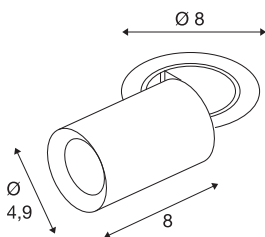

## NUMINOS® PROJECTOR XS

recessed ceiling light, 2700 K, 55°, cylindrical, white / black

Outstanding LED technology, harmonious design and a diverse range of applications: the NUMINOS® PROJECTOR recessed ceiling light effectively illuminates elegant living rooms, shops, restaurants, hotels and museums. The spot emits a high-quality light with different colour temperatures (2700K/3000K/4000K) and half-peak divergence (20°/40°/55°) that is suitable for various projects. The beam can be tilted and rotated to light up a large area. The housing is available in black or white, the decorative reflector in black, white or chrome.

### TECHNICAL DATA

Item no.	1006882
Number of different light outlets	1
Rotating or tilting	rotary bar and tiltable
Assembly	Recessed
Assembly details	Ceiling
Secondary power / voltage	200 mA
Safety class	III
Wattage	7 W
Minimum ambient temperature	-20 °C
Maximum ambient temperature	40 °C
Lumen	640 lm
Colour temperature	2700 Kelvin
Beam angle	55 °
Color	white
CRI	90
UGR ≤	25
LXXBXX data	L80B50
Service life	50000 h
Risk Group	1
Length	8 cm
Diameter	4.9 cm
Net weight	0.24 kg

Gross weight	0.257 kg
Shape of cut-out	round
Installation depth	10 cm
Installation diameter	6.8 cm
BIG WHITE Page	92