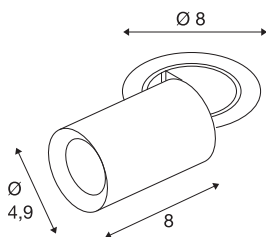

## NUMINOS® PROJECTOR XS

recessed ceiling light, 2700 K, 55°, cylindrical, white / white

Outstanding LED technology, harmonious design and a diverse range of applications: the NUMINOS® PROJECTOR recessed ceiling light effectively illuminates elegant living rooms, shops, restaurants, hotels and museums. The spot emits a high-quality light with different colour temperatures (2700K/3000K/4000K) and half-peak divergence (20°/40°/55°) that is suitable for various projects. The beam can be tilted and rotated to light up a large area. The housing is available in black or white, the decorative reflector in black, white or chrome.

### TECHNICAL DATA

Item no.	1006883
Number of different light outlets	1
Rotating or tilting	rotary bar and tiltable
Assembly	Recessed
Assembly details	Ceiling
Secondary power / voltage	200 mA
Safety class	III
Wattage	7 W
Minimum ambient temperature	-20 °C
Maximum ambient temperature	40 °C
Lumen	670 lm
Colour temperature	2700 Kelvin
Beam angle	55 °
Color	white
CRI	90
UGR ≤	25
LXXBXX data	L80B50
Service life	50000 h
Risk Group	1
Length	8 cm
Diameter	4.9 cm
Net weight	0.24 kg

Gross weight	0.257 kg
Shape of cut-out	round
Installation depth	10 cm
Installation diameter	6.8 cm
BIG WHITE Page	92