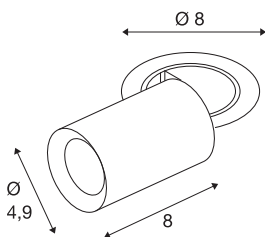

NUMINOS® PROJECTOR XS

recessed ceiling light, 2700 K, 55°, cylindrical, white / chrome

Outstanding LED technology, harmonious design and a diverse range of applications: the NUMINOS® PROJECTOR recessed ceiling light effectively illuminates elegant living rooms, shops, restaurants, hotels and museums. The spot emits a high-quality light with different colour temperatures (2700K/3000K/4000K) and half-peak divergence (20°/40°/55°) that is suitable for various projects. The beam can be tilted and rotated to light up a large area. The housing is available in black or white, the decorative reflector in black, white or chrome.

TECHNICAL DATA

Item no.	1006884
Number of different light outlets	1
Rotating or tilting	rotary bar and tiltable
Assembly	Recessed
Assembly details	Ceiling
Secondary power / voltage	200 mA
Safety class	III
Wattage	7 W
Minimum ambient temperature	-20 °C
Maximum ambient temperature	40 °C
Lumen	670 lm
Colour temperature	2700 Kelvin
Beam angle	55 °
Color	white
CRI	90
UGR ≤	25
LXXBXX data	L80B50
Service life	50000 h
Risk Group	1
Length	8 cm
Diameter	4.9 cm
Net weight	0.24 kg

Gross weight	0.257 kg
Shape of cut-out	round
Installation depth	10 cm
Installation diameter	6.8 cm
BIG WHITE Page	92