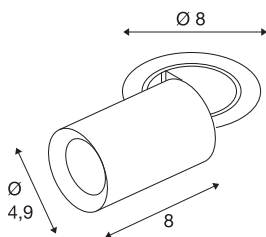

## NUMINOS® PROJECTOR XS

recessed ceiling light, 3000 K, 20°, cylindrical, black / black

Outstanding LED technology, harmonious design and a diverse range of applications: the NUMINOS® PROJECTOR recessed ceiling light effectively illuminates elegant living rooms, shops, restaurants, hotels and museums. The spot emits a high-quality light with different colour temperatures (2700K/3000K/4000K) and half-peak divergence (20°/40°/55°) that is suitable for various projects. The beam can be tilted and rotated to light up a large area. The housing is available in black or white, the decorative reflector in black, white or chrome.

### TECHNICAL DATA

Item no.	1006885
Number of different light outlets	1
Rotating or tilting	rotary bar and tiltable
Assembly	Recessed
Assembly details	Ceiling
Secondary power / voltage	200 mA
Safety class	III
Wattage	7 W
Minimum ambient temperature	-20 °C
Maximum ambient temperature	40 °C
Lumen	700 lm
Colour temperature	3000 Kelvin
Beam angle	20 °
Color	black
CRI	90
UGR ≤	16
LXXBXX data	L80B50
Service life	50000 h
Risk Group	1
Length	8 cm
Diameter	4.9 cm
Net weight	0.24 kg

Gross weight	0.257 kg
Shape of cut-out	round
Installation depth	10 cm
Installation diameter	6.8 cm
BIG WHITE Page	92