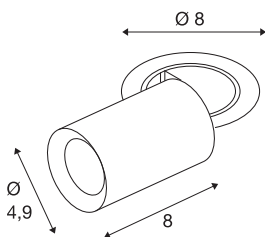

NUMINOS® PROJECTOR XS

recessed ceiling light, 3000 K, 20°, cylindrical, black / chrome

Outstanding LED technology, harmonious design and a diverse range of applications: the NUMINOS® PROJECTOR recessed ceiling light effectively illuminates elegant living rooms, shops, restaurants, hotels and museums. The spot emits a high-quality light with different colour temperatures (2700K/3000K/4000K) and half-peak divergence (20°/40°/55°) that is suitable for various projects. The beam can be tilted and rotated to light up a large area. The housing is available in black or white, the decorative reflector in black, white or chrome.

TECHNICAL DATA

Item no.	1006887
Number of different light outlets	1
Rotating or tilting	rotary bar and tiltable
Assembly	Recessed
Assembly details	Ceiling
Secondary power / voltage	200 mA
Safety class	III
Wattage	7 W
Minimum ambient temperature	-20 °C
Maximum ambient temperature	40 °C
Lumen	730 lm
Colour temperature	3000 Kelvin
Beam angle	20 °
Color	black
CRI	90
UGR ≤	16
LXXBXX data	L80B50
Service life	50000 h
Risk Group	1
Length	8 cm
Diameter	4.9 cm
Net weight	0.24 kg

Gross weight	0.257 kg
Shape of cut-out	round
Installation depth	10 cm
Installation diameter	6.8 cm
BIG WHITE Page	92