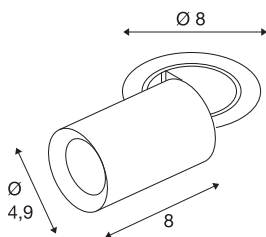

NUMINOS® PROJECTOR XS

recessed ceiling light, 3000 K, 40°, cylindrical, black / black

Outstanding LED technology, harmonious design and a diverse range of applications: the NUMINOS® PROJECTOR recessed ceiling light effectively illuminates elegant living rooms, shops, restaurants, hotels and museums. The spot emits a high-quality light with different colour temperatures (2700K/3000K/4000K) and half-peak divergence (20°/40°/55°) that is suitable for various projects. The beam can be tilted and rotated to light up a large area. The housing is available in black or white, the decorative reflector in black, white or chrome.

TECHNICAL DATA

Item no.	1006888
Number of different light outlets	1
Rotating or tilting	rotary bar and tiltable
Assembly	Recessed
Assembly details	Ceiling
Secondary power / voltage	200 mA
Safety class	III
Wattage	7 W
Minimum ambient temperature	-20 °C
Maximum ambient temperature	40 °C
Lumen	670 lm
Colour temperature	3000 Kelvin
Beam angle	40 °
Color	black
CRI	90
UGR ≤	22
LXXBXX data	L80B50
Service life	50000 h
Risk Group	1
Length	8 cm
Diameter	4.9 cm
Net weight	0.24 kg

Gross weight	0.257 kg
Shape of cut-out	round
Installation depth	10 cm
Installation diameter	6.8 cm
BIG WHITE Page	92