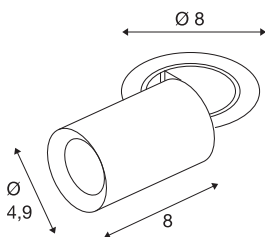

NUMINOS® PROJECTOR XS

recessed ceiling light, 3000 K, 40°, cylindrical, black / white

Outstanding LED technology, harmonious design and a diverse range of applications: the NUMINOS® PROJECTOR recessed ceiling light effectively illuminates elegant living rooms, shops, restaurants, hotels and museums. The spot emits a high-quality light with different colour temperatures (2700K/3000K/4000K) and half-peak divergence (20°/40°/55°) that is suitable for various projects. The beam can be tilted and rotated to light up a large area. The housing is available in black or white, the decorative reflector in black, white or chrome.

TECHNICAL DATA

Item no.	1006889
Number of different light outlets	1
Rotating or tilting	rotary bar and tiltable
Assembly	Recessed
Assembly details	Ceiling
Secondary power / voltage	200 mA
Safety class	III
Wattage	7 W
Minimum ambient temperature	-20 °C
Maximum ambient temperature	40 °C
Lumen	700 lm
Colour temperature	3000 Kelvin
Beam angle	40 °
Color	black
CRI	90
UGR ≤	22
LXXBXX data	L80B50
Service life	50000 h
Risk Group	1
Length	8 cm
Diameter	4.9 cm
Net weight	0.24 kg

Gross weight	0.257 kg
Shape of cut-out	round
Installation depth	10 cm
Installation diameter	6.8 cm
BIG WHITE Page	92