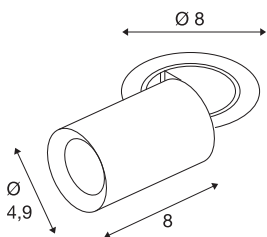

NUMINOS® PROJECTOR XS

recessed ceiling light, 3000 K, 40°, cylindrical, black / chrome

Outstanding LED technology, harmonious design and a diverse range of applications: the NUMINOS® PROJECTOR recessed ceiling light effectively illuminates elegant living rooms, shops, restaurants, hotels and museums. The spot emits a high-quality light with different colour temperatures (2700K/3000K/4000K) and half-peak divergence (20°/40°/55°) that is suitable for various projects. The beam can be tilted and rotated to light up a large area. The housing is available in black or white, the decorative reflector in black, white or chrome.

TECHNICAL DATA

Item no.	1006890
Number of different light outlets	1
Rotating or tilting	rotary bar and tiltable
Assembly	Recessed
Assembly details	Ceiling
Secondary power / voltage	200 mA
Safety class	III
Wattage	7 W
Minimum ambient temperature	-20 °C
Maximum ambient temperature	40 °C
Lumen	700 lm
Colour temperature	3000 Kelvin
Beam angle	40 °
Color	black
CRI	90
UGR ≤	22
LXXBXX data	L80B50
Service life	50000 h
Risk Group	1
Length	8 cm
Diameter	4.9 cm
Net weight	0.24 kg

Gross weight	0.257 kg
Shape of cut-out	round
Installation depth	10 cm
Installation diameter	6.8 cm
BIG WHITE Page	92