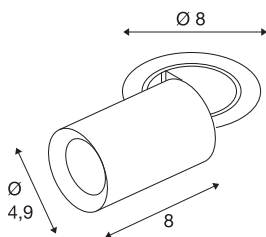

NUMINOS® PROJECTOR XS

recessed ceiling light, 3000 K, 55°, cylindrical, black / black

Outstanding LED technology, harmonious design and a diverse range of applications: the NUMINOS® PROJECTOR recessed ceiling light effectively illuminates elegant living rooms, shops, restaurants, hotels and museums. The spot emits a high-quality light with different colour temperatures (2700K/3000K/4000K) and half-peak divergence (20°/40°/55°) that is suitable for various projects. The beam can be tilted and rotated to light up a large area. The housing is available in black or white, the decorative reflector in black, white or chrome.

TECHNICAL DATA

Item no.	1006891
Number of different light outlets	1
Rotating or tilting	rotary bar and tiltable
Assembly	Recessed
Assembly details	Ceiling
Secondary power / voltage	200 mA
Safety class	III
Wattage	7 W
Minimum ambient temperature	-20 °C
Maximum ambient temperature	40 °C
Lumen	690 lm
Colour temperature	3000 Kelvin
Beam angle	55 °
Color	black
CRI	90
UGR ≤	25
LXXBXX data	L80B50
Service life	50000 h
Risk Group	1
Length	8 cm
Diameter	4.9 cm
Net weight	0.24 kg

Gross weight	0.257 kg
Shape of cut-out	round
Installation depth	10 cm
Installation diameter	6.8 cm
BIG WHITE Page	92