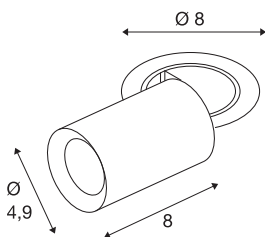

NUMINOS® PROJECTOR XS

recessed ceiling light, 3000 K, 55°, cylindrical, black / white

Outstanding LED technology, harmonious design and a diverse range of applications: the NUMINOS® PROJECTOR recessed ceiling light effectively illuminates elegant living rooms, shops, restaurants, hotels and museums. The spot emits a high-quality light with different colour temperatures (2700K/3000K/4000K) and half-peak divergence (20°/40°/55°) that is suitable for various projects. The beam can be tilted and rotated to light up a large area. The housing is available in black or white, the decorative reflector in black, white or chrome.

TECHNICAL DATA

Item no.	1006892
Number of different light outlets	1
Rotating or tilting	rotary bar and tiltable
Assembly	Recessed
Assembly details	Ceiling
Secondary power / voltage	200 mA
Safety class	III
Wattage	7 W
Minimum ambient temperature	-20 °C
Maximum ambient temperature	40 °C
Lumen	720 lm
Colour temperature	3000 Kelvin
Beam angle	55 °
Color	black
CRI	90
UGR ≤	25
LXXBXX data	L80B50
Service life	50000 h
Risk Group	1
Length	8 cm
Diameter	4.9 cm
Net weight	0.24 kg

Gross weight	0.257 kg
Shape of cut-out	round
Installation depth	10 cm
Installation diameter	6.8 cm
BIG WHITE Page	92