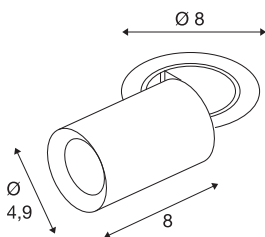

NUMINOS® PROJECTOR XS

recessed ceiling light, 3000 K, 55°, cylindrical, black / chrome

Outstanding LED technology, harmonious design and a diverse range of applications: the NUMINOS® PROJECTOR recessed ceiling light effectively illuminates elegant living rooms, shops, restaurants, hotels and museums. The spot emits a high-quality light with different colour temperatures (2700K/3000K/4000K) and half-peak divergence (20°/40°/55°) that is suitable for various projects. The beam can be tilted and rotated to light up a large area. The housing is available in black or white, the decorative reflector in black, white or chrome.

TECHNICAL DATA

Item no.	1006893
Number of different light outlets	1
Rotating or tilting	rotary bar and tiltable
Assembly	Recessed
Assembly details	Ceiling
Secondary power / voltage	200 mA
Safety class	III
Wattage	7 W
Minimum ambient temperature	-20 °C
Maximum ambient temperature	40 °C
Lumen	720 lm
Colour temperature	3000 Kelvin
Beam angle	55 °
Color	black
CRI	90
UGR ≤	25
LXXBXX data	L80B50
Service life	50000 h
Risk Group	1
Length	8 cm
Diameter	4.9 cm
Net weight	0.24 kg

Gross weight	0.257 kg
Shape of cut-out	round
Installation depth	10 cm
Installation diameter	6.8 cm
BIG WHITE Page	92