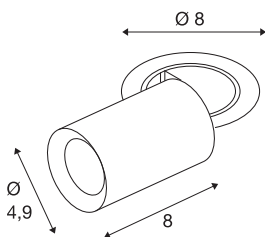

## NUMINOS® PROJECTOR XS

recessed ceiling light, 3000 K, 20°, cylindrical, white / black

Outstanding LED technology, harmonious design and a diverse range of applications: the NUMINOS® PROJECTOR recessed ceiling light effectively illuminates elegant living rooms, shops, restaurants, hotels and museums. The spot emits a high-quality light with different colour temperatures (2700K/3000K/4000K) and half-peak divergence (20°/40°/55°) that is suitable for various projects. The beam can be tilted and rotated to light up a large area. The housing is available in black or white, the decorative reflector in black, white or chrome.

### TECHNICAL DATA

Item no.	1006894
Number of different light outlets	1
Rotating or tilting	rotary bar and tiltable
Assembly	Recessed
Assembly details	Ceiling
Secondary power / voltage	200 mA
Safety class	III
Wattage	7 W
Minimum ambient temperature	-20 °C
Maximum ambient temperature	40 °C
Lumen	700 lm
Colour temperature	3000 Kelvin
Beam angle	20 °
Color	white
CRI	90
UGR ≤	16
LXXBXX data	L80B50
Service life	50000 h
Risk Group	1
Length	8 cm
Diameter	4.9 cm
Net weight	0.24 kg

Gross weight	0.257 kg
Shape of cut-out	round
Installation depth	10 cm
Installation diameter	6.8 cm
BIG WHITE Page	92