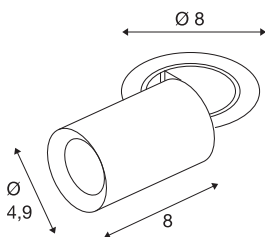

## NUMINOS® PROJECTOR XS

recessed ceiling light, 3000 K, 20°, cylindrical, white / white

Outstanding LED technology, harmonious design and a diverse range of applications: the NUMINOS® PROJECTOR recessed ceiling light effectively illuminates elegant living rooms, shops, restaurants, hotels and museums. The spot emits a high-quality light with different colour temperatures (2700K/3000K/4000K) and half-peak divergence (20°/40°/55°) that is suitable for various projects. The beam can be tilted and rotated to light up a large area. The housing is available in black or white, the decorative reflector in black, white or chrome.

### TECHNICAL DATA

Item no.	1006895
Number of different light outlets	1
Rotating or tilting	rotary bar and tiltable
Assembly	Recessed
Assembly details	Ceiling
Secondary power / voltage	200 mA
Safety class	III
Wattage	7 W
Minimum ambient temperature	-20 °C
Maximum ambient temperature	40 °C
Lumen	730 lm
Colour temperature	3000 Kelvin
Beam angle	20 °
Color	white
CRI	90
UGR ≤	16
LXXBXX data	L80B50
Service life	50000 h
Risk Group	1
Length	8 cm
Diameter	4.9 cm
Net weight	0.24 kg

Gross weight	0.257 kg
Shape of cut-out	round
Installation depth	10 cm
Installation diameter	6.8 cm
BIG WHITE Page	92