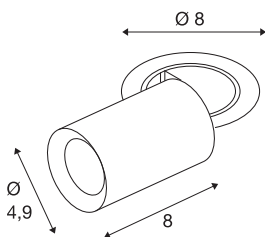

NUMINOS® PROJECTOR XS

recessed ceiling light, 3000 K, 20°, cylindrical, white / chrome

Outstanding LED technology, harmonious design and a diverse range of applications: the NUMINOS® PROJECTOR recessed ceiling light effectively illuminates elegant living rooms, shops, restaurants, hotels and museums. The spot emits a high-quality light with different colour temperatures (2700K/3000K/4000K) and half-peak divergence (20°/40°/55°) that is suitable for various projects. The beam can be tilted and rotated to light up a large area. The housing is available in black or white, the decorative reflector in black, white or chrome.

TECHNICAL DATA

Item no.	1006896
Number of different light outlets	1
Rotating or tilting	rotary bar and tiltable
Assembly	Recessed
Assembly details	Ceiling
Secondary power / voltage	200 mA
Safety class	III
Wattage	7 W
Minimum ambient temperature	-20 °C
Maximum ambient temperature	40 °C
Lumen	730 lm
Colour temperature	3000 Kelvin
Beam angle	20 °
Color	white
CRI	90
UGR ≤	16
LXXBXX data	L80B50
Service life	50000 h
Risk Group	1
Length	8 cm
Diameter	4.9 cm
Net weight	0.24 kg

Gross weight	0.257 kg
Shape of cut-out	round
Installation depth	10 cm
Installation diameter	6.8 cm
BIG WHITE Page	92