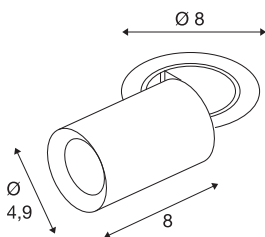

NUMINOS® PROJECTOR XS

recessed ceiling light, 3000 K, 40°, cylindrical, white / black

Outstanding LED technology, harmonious design and a diverse range of applications: the NUMINOS® PROJECTOR recessed ceiling light effectively illuminates elegant living rooms, shops, restaurants, hotels and museums. The spot emits a high-quality light with different colour temperatures (2700K/3000K/4000K) and half-peak divergence (20°/40°/55°) that is suitable for various projects. The beam can be tilted and rotated to light up a large area. The housing is available in black or white, the decorative reflector in black, white or chrome.

TECHNICAL DATA

Item no.	1006897
Number of different light outlets	1
Rotating or tilting	rotary bar and tiltable
Assembly	Recessed
Assembly details	Ceiling
Secondary power / voltage	200 mA
Safety class	III
Wattage	7 W
Minimum ambient temperature	-20 °C
Maximum ambient temperature	40 °C
Lumen	670 lm
Colour temperature	3000 Kelvin
Beam angle	40 °
Color	white
CRI	90
UGR ≤	22
LXXBXX data	L80B50
Service life	50000 h
Risk Group	1
Length	8 cm
Diameter	4.9 cm
Net weight	0.24 kg

Gross weight	0.257 kg
Shape of cut-out	round
Installation depth	10 cm
Installation diameter	6.8 cm
BIG WHITE Page	92