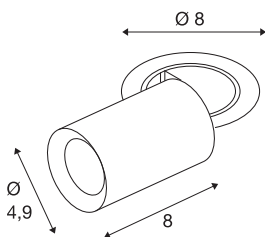

NUMINOS® PROJECTOR XS

recessed ceiling light, 3000 K, 40°, cylindrical, white / white

Outstanding LED technology, harmonious design and a diverse range of applications: the NUMINOS® PROJECTOR recessed ceiling light effectively illuminates elegant living rooms, shops, restaurants, hotels and museums. The spot emits a high-quality light with different colour temperatures (2700K/3000K/4000K) and half-peak divergence (20°/40°/55°) that is suitable for various projects. The beam can be tilted and rotated to light up a large area. The housing is available in black or white, the decorative reflector in black, white or chrome.

TECHNICAL DATA

Item no.	1006898
Number of different light outlets	1
Rotating or tilting	rotary bar and tiltable
Assembly	Recessed
Assembly details	Ceiling
Secondary power / voltage	200 mA
Safety class	III
Wattage	7 W
Minimum ambient temperature	-20 °C
Maximum ambient temperature	40 °C
Lumen	700 lm
Colour temperature	3000 Kelvin
Beam angle	40 °
Color	white
CRI	90
UGR ≤	22
LXXBXX data	L80B50
Service life	50000 h
Risk Group	1
Length	8 cm
Diameter	4.9 cm
Net weight	0.24 kg

Gross weight	0.257 kg
Shape of cut-out	round
Installation depth	10 cm
Installation diameter	6.8 cm
BIG WHITE Page	92