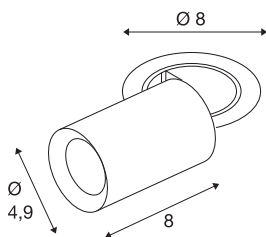

NUMINOS® PROJECTOR XS

recessed ceiling light, 3000 K, 40°, cylindrical, white / chrome

Outstanding LED technology, harmonious design and a diverse range of applications: the NUMINOS® PROJECTOR recessed ceiling light effectively illuminates elegant living rooms, shops, restaurants, hotels and museums. The spot emits a high-quality light with different colour temperatures (2700K/3000K/4000K) and half-peak divergence (20°/40°/55°) that is suitable for various projects. The beam can be tilted and rotated to light up a large area. The housing is available in black or white, the decorative reflector in black, white or chrome.

TECHNICAL DATA

Item no.	1006899
Number of different light outlets	1
Rotating or tilting	rotary bar and tiltable
Assembly	Recessed
Assembly details	Ceiling
Secondary power / voltage	200 mA
Safety class	III
Wattage	7 W
Minimum ambient temperature	-20 °C
Maximum ambient temperature	40 °C
Lumen	700 lm
Colour temperature	3000 Kelvin
Beam angle	40 °
Color	white
CRI	90
UGR ≤	22
LXXBXX data	L80B50
Service life	50000 h
Risk Group	1
Length	8 cm
Diameter	4.9 cm
Net weight	0.24 kg

Gross weight	0.257 kg
Shape of cut-out	round
Installation depth	10 cm
Installation diameter	6.8 cm
BIG WHITE Page	92