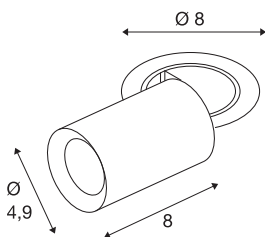

NUMINOS® PROJECTOR XS

recessed ceiling light, 3000 K, 55°, cylindrical, white / black

Outstanding LED technology, harmonious design and a diverse range of applications: the NUMINOS® PROJECTOR recessed ceiling light effectively illuminates elegant living rooms, shops, restaurants, hotels and museums. The spot emits a high-quality light with different colour temperatures (2700K/3000K/4000K) and half-peak divergence (20°/40°/55°) that is suitable for various projects. The beam can be tilted and rotated to light up a large area. The housing is available in black or white, the decorative reflector in black, white or chrome.

TECHNICAL DATA

Item no.	1006900
Number of different light outlets	1
Rotating or tilting	rotary bar and tiltable
Assembly	Recessed
Assembly details	Ceiling
Secondary power / voltage	200 mA
Safety class	III
Wattage	7 W
Minimum ambient temperature	-20 °C
Maximum ambient temperature	40 °C
Lumen	690 lm
Colour temperature	3000 Kelvin
Beam angle	55 °
Color	white
CRI	90
UGR ≤	25
LXXBXX data	L80B50
Service life	50000 h
Risk Group	1
Length	8 cm
Diameter	4.9 cm
Net weight	0.24 kg

Gross weight	0.257 kg
Shape of cut-out	round
Installation depth	10 cm
Installation diameter	6.8 cm
BIG WHITE Page	92