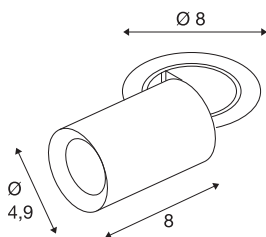

NUMINOS® PROJECTOR XS

recessed ceiling light, 3000 K, 55°, cylindrical, white / chrome

Outstanding LED technology, harmonious design and a diverse range of applications: the NUMINOS® PROJECTOR recessed ceiling light effectively illuminates elegant living rooms, shops, restaurants, hotels and museums. The spot emits a high-quality light with different colour temperatures (2700K/3000K/4000K) and half-peak divergence (20°/40°/55°) that is suitable for various projects. The beam can be tilted and rotated to light up a large area. The housing is available in black or white, the decorative reflector in black, white or chrome.

TECHNICAL DATA

Item no.	1006902
Number of different light outlets	1
Rotating or tilting	rotary bar and tiltable
Assembly	Recessed
Assembly details	Ceiling
Secondary power / voltage	200 mA
Safety class	III
Wattage	7 W
Minimum ambient temperature	-20 °C
Maximum ambient temperature	40 °C
Lumen	720 lm
Colour temperature	3000 Kelvin
Beam angle	55 °
Color	white
CRI	90
UGR ≤	25
LXXBXX data	L80B50
Service life	50000 h
Risk Group	1
Length	8 cm
Diameter	4.9 cm
Net weight	0.24 kg

Gross weight	0.257 kg
Shape of cut-out	round
Installation depth	10 cm
Installation diameter	6.8 cm
BIG WHITE Page	92