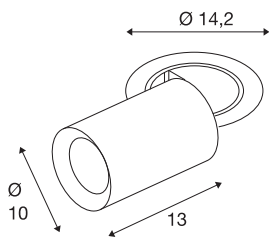

### TECHNICAL DATA

Item no.	1007041
Number of different light outlets	1
Rotating or tilting	rotary bar and tiltable
Assembly	Recessed
Assembly details	Ceiling
Secondary power / voltage	700 mA
Safety class	III
Wattage	25.4 W
Minimum ambient temperature	-20 °C
Maximum ambient temperature	40 °C
Lumen	2150 lm
Colour temperature	2700 Kelvin
Beam angle	40 °
Color	white
CRI	90
UGR ≤	22
LXXBXX data	L80B50
Service life	50000 h
Risk Group	1
Length	13 cm
Diameter	10 cm
Net weight	0.95 kg

Gross weight	1.017 kg
Shape of cut-out	round
Installation depth	15 cm
Installation diameter	13 cm
BIG WHITE Page	93