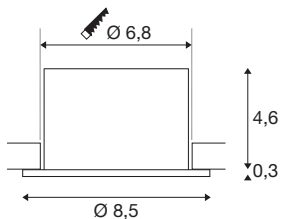

## UNIVERSAL DOWN- LIGHT PHASE recessed light

IP65, 5/8W, 2700/3000/4000/6500K, 38°, without cover

Discreet and universal: the UNIVERSAL DOWNLIGHT PHASE recessed light creates targeted lighting thanks to its narrow beam angle of 38 degrees. The IP65 protection class rating means it is protected against dirt and even jets of water. The colour temperature (2700/3000/4000/6500-K) can be selected via the CCT switch before installation. Natural colour reproduction is achieved with a CRI of over 90. And the Quick Connector Box ensures the downlight is quick and easy to install. You can also use the separately available decorative ring, which comes in white, black, gold or chrome.

### TECHNICAL DATA

Item no.	1007095
IP Code	IP 20 / IP 65
Impact resistance class	IK 02
Impact resistance	0.2 Joule
Assembly	Recessed
Assembly details	Ceiling
Dimmable	Yes
Dimming technology	trailing edge
Number of through-wires	10
Primary nominal voltage	220-240V ~50/60Hz
Secondary power / voltage	60/90 mA
Safety class	II
Wattage	8 W
Minimum ambient temperature	-20 °C
Maximum ambient temperature	40 °C
Operating efficiency (LOR)	90%
Number of luminaires at LS B16A	60
Number of luminaires at LS C16A	150
Level of inrush current	3 A
Duration of inrush current	30 µs
Stroboscopic effect (SVM)	0.003
Lumen	560/610/680/640 lm

Colour temperature	2700/3000/4000/6500 Kelvin
Beam angle	38 °
Color	black
CRI	90
UGR ≤	28
LXXBXX data	L70B50
Service life	35000 h
Risk Group	0
Height	4.9 cm
Diameter	8.5 cm
Net weight	0.24 kg
Gross weight	0.288 kg
Shape of cut-out	round
Installation depth	5.5 cm
Installation diameter	6.8 cm
BIG WHITE Page	205