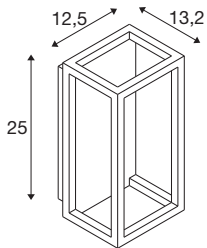

## QUADRULO

wall-mounted light, 3000K, anthracite/brown

Aluminium LED wall light from the QUADRULO range with a clear illuminated area. Thanks to its high IP rating, this light is suitable for outdoor use and comes with or without a motion sensor. The electrical connection can be connected directly to the 230V mains power supply.

## TECHNICAL DATA

Item no.	1007207
IP Code	IP 55
Impact resistance class	IK 04
Assembly	Surface
Assembly details	Wall
Number of through-wires	20
Primary nominal voltage	100-277V ~50/60Hz
Secondary power / voltage	350 mA
Safety class	I
Wattage	7.4 W
Minimum ambient temperature	-20 °C
Maximum ambient temperature	40 °C
Number of luminaires at LS B16A	103
Number of luminaires at LS C16A	103
Level of inrush current	5 A
Duration of inrush current	25 µs
Stroboscopic effect (SVM)	0.01
Lumen	280 lm
Colour temperature	3000 Kelvin
Color	anthracite
CRI	80
LXXBXX data	L70B50

Light Source

916332	
--------	---

Service life	30000 h
Risk Group	0
Width	12.5 cm
Height	25 cm
Depth	13.2 cm
Net weight	0.97 kg
Gross weight	1.038 kg
BIG WHITE Page	744