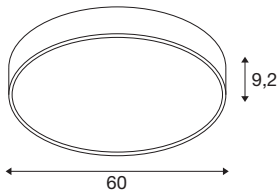

MEDO® PRO 60

wall- and ceiling-mounted light, round, 3000/4000K, 39W, DALI, Touch, 110°, black

Our design classic MEDO® has a new high-output addition: the MEDO® PRO. It impresses with its service life of L80B10@50,000h, eligible energy efficiency from 120 lm/W and a higher indirect light component. Efficiency is also the order of the day when it comes to installation, which is particularly fast thanks to our EasyBase. The improved protection code IP50 and an outstanding CRI>90 colour reproduction index ensure exceptional quality. Two elegant casing colours and a CCT switch that enables you to choose between 3000 K and 4000 K lets you personalise your lighting situation. The MEDO® PRO is available as a DALI and phase version, additionally you have the choice between opal (UGR<25) and prismatic (UGR<19) glass. As your most demanding projects deserve only the best lighting.

TECHNICAL DATA

Item no.	1007302
Number of different light outlets	2
IP Code	IP 50
Impact resistance class	IK 02
Impact resistance	0.2 Joule
Assembly	Surface
Assembly details	Ceiling,Ceiling with Acc.,Wall
Dimmable	Yes
Dimming technology	DALI,Touch
Primary nominal voltage	220-240V ~50/60Hz
Secondary power / voltage	1000 mA
Safety class	I
Wattage	39 W
Ambient temperature	25 °C
Minimum ambient temperature	-20 °C
Maximum ambient temperature	40 °C
Network rated standby power	0.21 W
Number of luminaires at LS B16A	27
Number of luminaires at LS C16A	46
Level of inrush current	35 A
Duration of inrush current	2 µs
Stroboscopic effect (SVM)	0.4

Lumen	5450/5500 lm
Colour temperature	3000/4000 Kelvin
Beam angle	110 °
Color	black
CRI	90
UGR ≤	25
LXXBXX data	L80B10
Service life	50000 h
Risk Group	1
Height	9.2 cm
Diameter	60 cm
Net weight	4.6 kg
Gross weight	4.922 kg
BIG WHITE Page	153