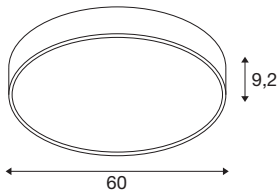

MEDO® PRO 60

wall- and ceiling-mounted light, round, 3000/4000K, 37W, trailing-edge phase, 80°, UGR<19, black

Our design classic MEDO® has a new high-output addition: the MEDO® PRO. It impresses with its service life of L80B10@50,000h, eligible energy efficiency from 120 lm/W and a higher indirect light component. Efficiency is also the order of the day when it comes to installation, which is particularly fast thanks to our EasyBase. The improved protection code IP50 and an outstanding CRI>90 colour reproduction index ensure exceptional quality. Two elegant casing colours and a CCT switch that enables you to choose between 3000 K and 4000 K lets you personalise your lighting situation. The MEDO® PRO is available as a DALI and phase version, additionally you have the choice between opal (UGR<25) and prismatic (UGR<19) glass. As your most demanding projects deserve only the best lighting.

TECHNICAL DATA

Item no.	1007304
Number of different light outlets	2
IP Code	IP 50
Impact resistance class	IK 02
Impact resistance	0.2 Joule
Assembly	Surface
Assembly details	Ceiling,Ceiling with Acc.,Wall
Dimmable	Yes
Dimming technology	trailing edge
Primary nominal voltage	220-240V ~50/60Hz
Secondary power / voltage	1000 mA
Safety class	I
Wattage	37 W
Ambient temperature	25 °C
Minimum ambient temperature	-20 °C
Maximum ambient temperature	40 °C
Number of luminaires at LS B16A	27
Number of luminaires at LS C16A	33
Level of inrush current	12 A
Duration of inrush current	45 µs
Stroboscopic effect (SVM)	0.4
Lumen	5000/5100 lm

Colour temperature	3000/4000 Kelvin
Beam angle	80 °
Color	black
CRI	90
UGR ≤	19
LXXBXX data	L80B10
Service life	50000 h
Risk Group	1
Height	9.2 cm
Diameter	60 cm
Net weight	4.6 kg
Gross weight	4.922 kg
BIG WHITE Page	151