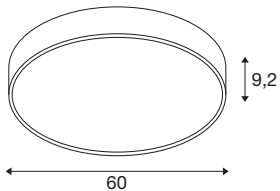

MEDO® PRO 60

wall- and ceiling-mounted light, round, 3000/4000K, 37W, trailing-edge phase, 80°, UGR<19, white

Our design classic MEDO® has a new high-output addition: the MEDO® PRO. It impresses with its service life of L80B10@50,000h, eligible energy efficiency from 120 lm/W and a higher indirect light component. Efficiency is also the order of the day when it comes to installation, which is particularly fast thanks to our EasyBase. The improved protection code IP50 and an outstanding CRI>90 colour reproduction index ensure exceptional quality. Two elegant casing colours and a CCT switch that enables you to choose between 3000 K and 4000 K lets you personalise your lighting situation. The MEDO® PRO is available as a DALI and phase version, additionally you have the choice between opal (UGR<25) and prismatic (UGR<19) glass. As your most demanding projects deserve only the best lighting.

TECHNICAL DATA

Item no.	1007305
Number of different light outlets	2
IP Code	IP 50
Impact resistance class	IK 02
Impact resistance	0.2 Joule
Assembly	Surface
Assembly details	Ceiling,Ceiling with Acc.,Wall
Dimmable	Yes
Dimming technology	trailing edge
Primary nominal voltage	220-240V ~50/60Hz
Secondary power / voltage	1000 mA
Safety class	I
Wattage	37 W
Ambient temperature	25 °C
Minimum ambient temperature	-20 °C
Maximum ambient temperature	40 °C
Number of luminaires at LS B16A	27
Number of luminaires at LS C16A	33
Level of inrush current	12 A
Duration of inrush current	45 µs
Stroboscopic effect (SVM)	0.4
Lumen	5000/5100 lm

Colour temperature	3000/4000 Kelvin
Beam angle	80 °
Color	white
CRI	90
UGR ≤	19
LXXBXX data	L80B10
Service life	50000 h
Risk Group	1
Height	9.2 cm
Diameter	60 cm
Net weight	4.6 kg
Gross weight	4.922 kg
BIG WHITE Page	151