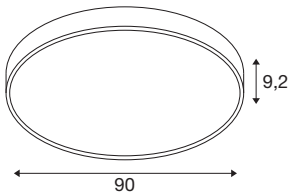

## MEDO® PRO 90

ceiling-mounted light, round, 3000/4000K, 75W, DALI, Touch, 80°, UGR<19, white

Our design classic MEDO® has a new high-output addition: the MEDO® PRO. It impresses with its service life of L80B10@50,000h, eligible energy efficiency from 120 lm/W and a higher indirect light component. Efficiency is also the order of the day when it comes to installation, which is particularly fast thanks to our EasyBase. The improved protection code IP50 and an outstanding CRI>90 colour reproduction index ensure exceptional quality. Two elegant casing colours and a CCT switch that enables you to choose between 3000 K and 4000 K lets you personalise your lighting situation. The MEDO® PRO is available as a DALI and phase version, additionally you have the choice between opal (UGR<25) and prismatic (UGR<19) glass. As your most demanding projects deserve only the best lighting.

## TECHNICAL DATA

Item no.	1007309
Number of different light outlets	2
IP Code	IP 50
Impact resistance class	IK 02
Impact resistance	0.2 Joule
Assembly	Surface
Assembly details	Ceiling, Ceiling with Acc.
Dimmable	Yes
Dimming technology	DALI, Touch
Primary nominal voltage	220-240V ~50/60Hz
Secondary power / voltage	1000 mA
Safety class	I
Wattage	75 W
Ambient temperature	25 °C
Minimum ambient temperature	-20 °C
Maximum ambient temperature	40 °C
Network rated standby power	0.44 W
Number of luminaires at LS B16A	27
Number of luminaires at LS C16A	46
Level of inrush current	35 A
Duration of inrush current	2 µs
Stroboscopic effect (SVM)	0.4

Lumen	9400/9700 lm
Colour temperature	3000/4000 Kelvin
Beam angle	80 °
Color	white
CRI	90
UGR ≤	19
LXXBXX data	L80B10
Service life	50000 h
Risk Group	1
Height	9.2 cm
Diameter	90 cm
Net weight	9 kg
Gross weight	9.63 kg
BIG WHITE Page	151